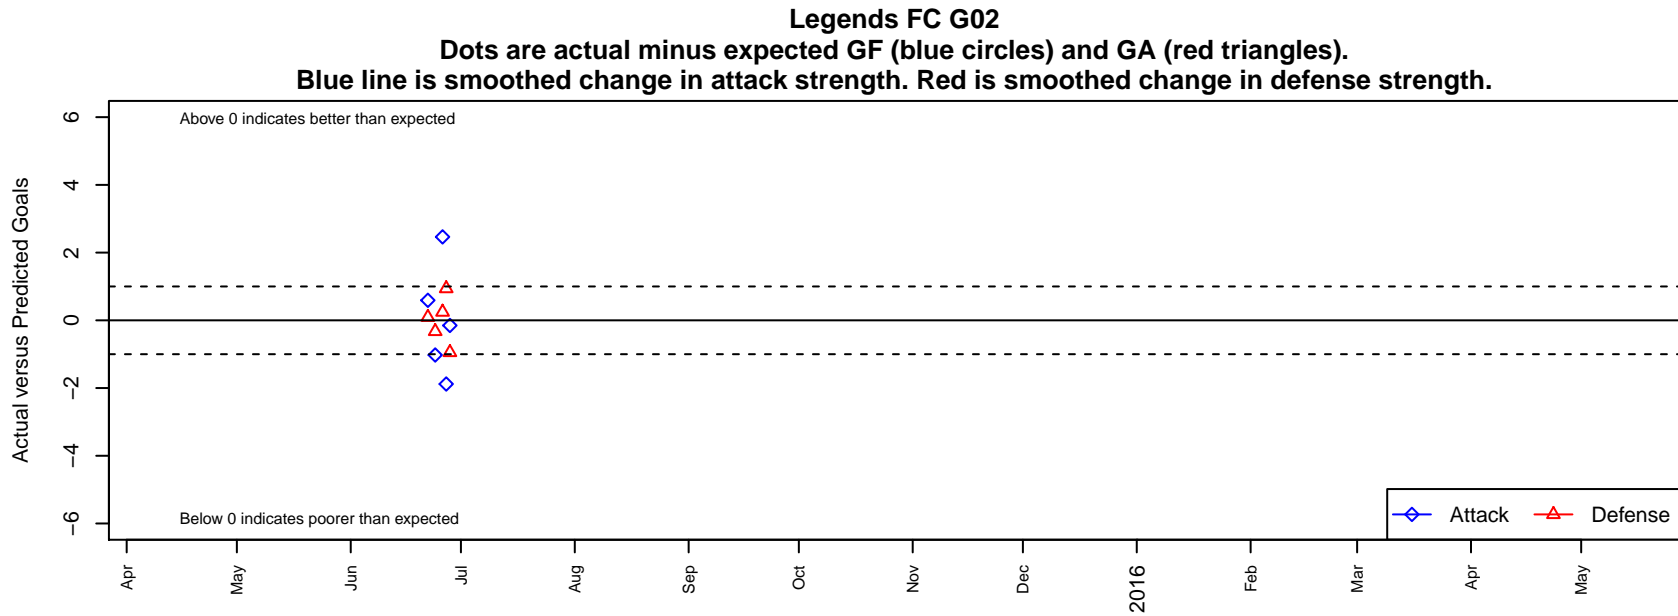

Legends FC G02

, CAS
G02 total strength=1724
attack=19.03 defense=31.83

alt names used:
Legends FC 02 (CA-S) (FWCS)

Venues played:
2015 Far West Regionals U12

date	home		away		venue	pred.home	pred.away
2015-06-28	Legends FC G02	1	San Diego Surf Academy I G02	2	2015 Far West Regionals U12	1.15	1.05
2015-06-27	Legends FC G02	1	La Roca PO 03 G02	0	2015 Far West Regionals U12	2.88	0.94
2015-06-26	Arsenal FC North G02	1	Legends FC G02	4	2015 Far West Regionals U12	1.24	1.54
2015-06-24	Legends FC G02	0	Sparta Premier 03 G02	1	2015 Far West Regionals U12	1.02	0.67
2015-06-22	Idaho Rush Blue G02	0	Legends FC G02	5	2015 Far West Regionals U12	0.09	4.41